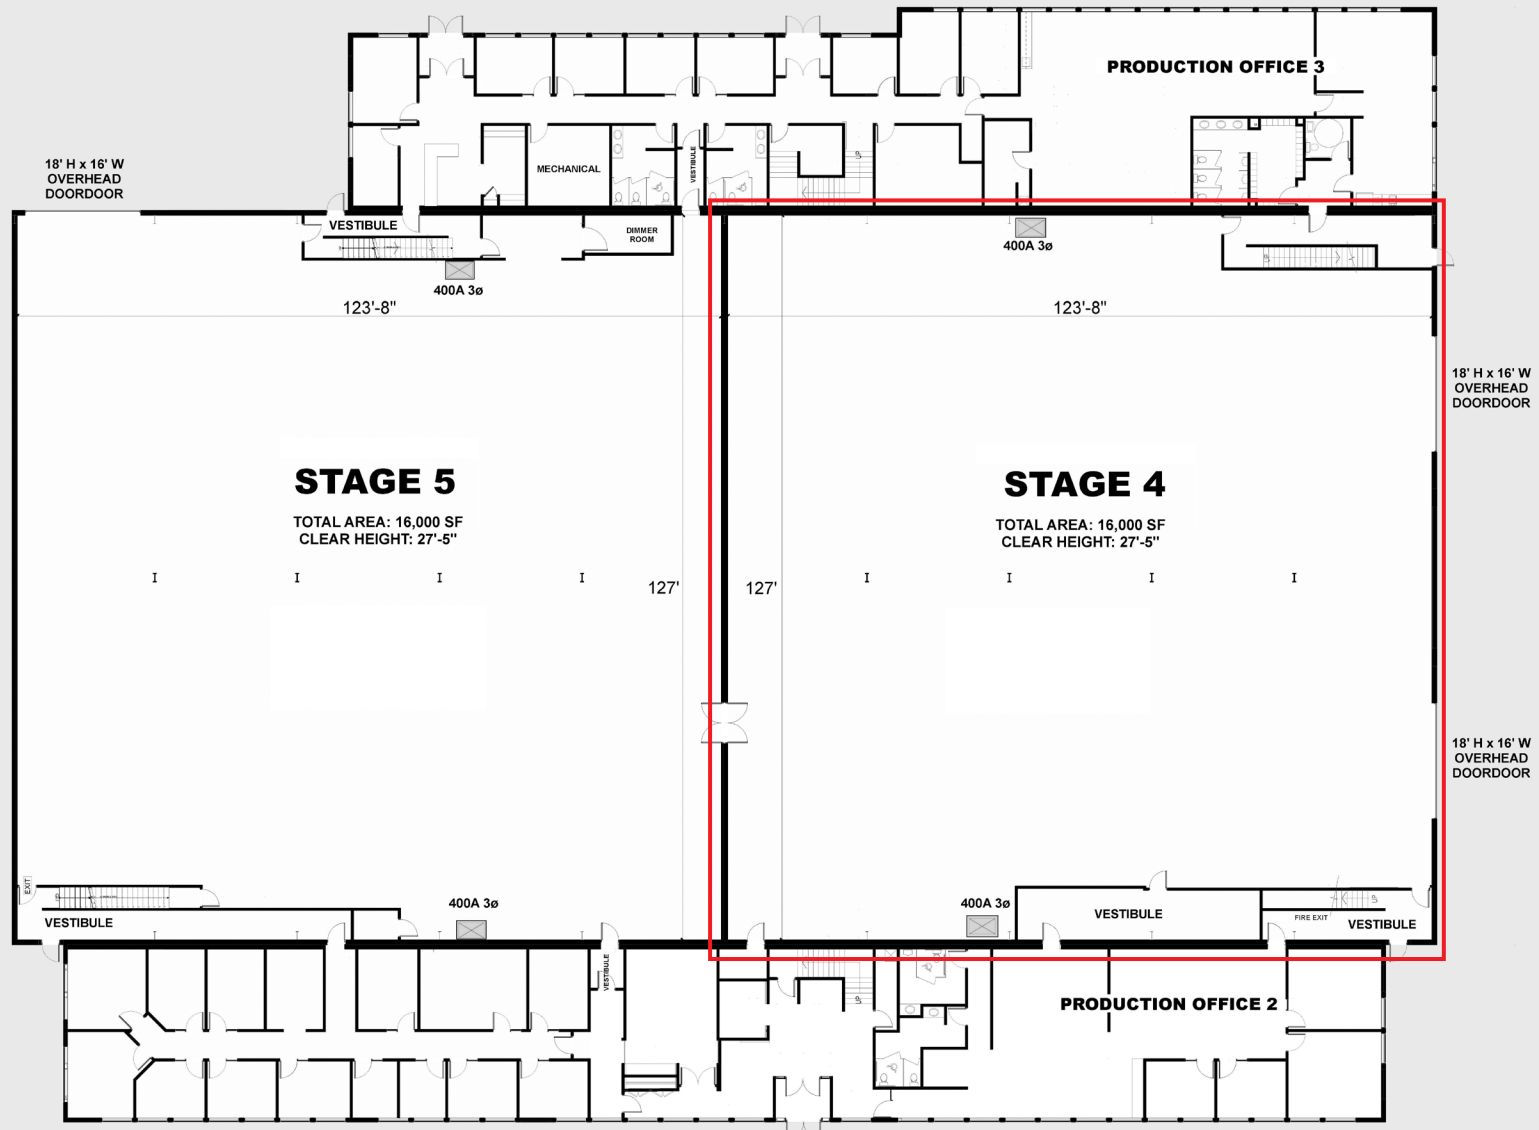

STAGE 4

- 27 Ft. Clearance
- 16,000 Sq. Ft.
- Acoustically Sealed Sound Stage
- Inside: 2 x 400 Amp Panel
- Outside: 1 x 200 Amp Panel
- Heating
- Exhaust Fans
- Dimmer Room
- 2 Ground-level Loading Doors
- High-Speed WiFi
- Keycard/Keypad Access System

- Located within Calgary City Limits
- 20 minutes to Downtown & International Airport
- Ample room for Crew/Circus/ Basecamp Parking
- 14 Acres Backlot for Exterior Builds
- Purpose-built support buildings adjacent to Stage: Wardrobe, Mill, Set Dec. & Furnished Production Offices