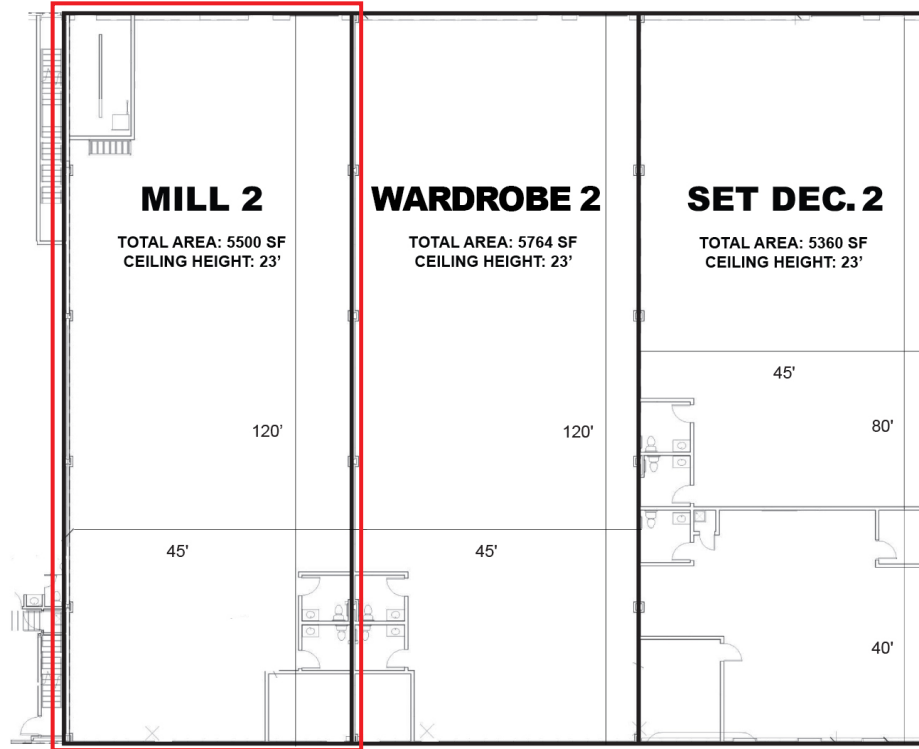

MILL 2

- 23 Ft. Ceiling
- 5,360 Sq. Ft.
- AC/Heating
- High-Speed WiFi
- 1 Ground-level Loading Door/
1 Dock Door
- Key Fob Access

- Located within Calgary City Limits
- 25 minutes to Downtown &
International Airport
- Located on 13 acres
- Adjacent to: Stages, Wardrobe &
Props/Set Dec.
- Parking